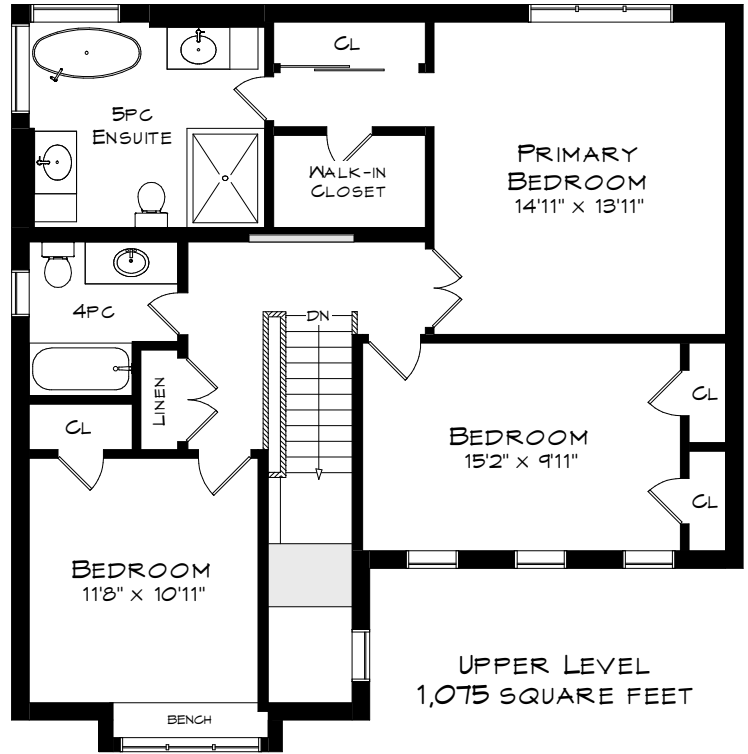

# 7 CREW CRESCENT

TOTAL SQUARE FOOTAGE  
2,835 SQ.FT.

MAIN LEVEL  
836 SQUARE FEET  
+ 365 SF (GARAGE)

UPPER LEVEL  
1,075 SQUARE FEET

LOWER LEVEL  
924 SQUARE FEET

Measurements may not be 100% accurate  
and should be used as a guideline only.  
August - 2023