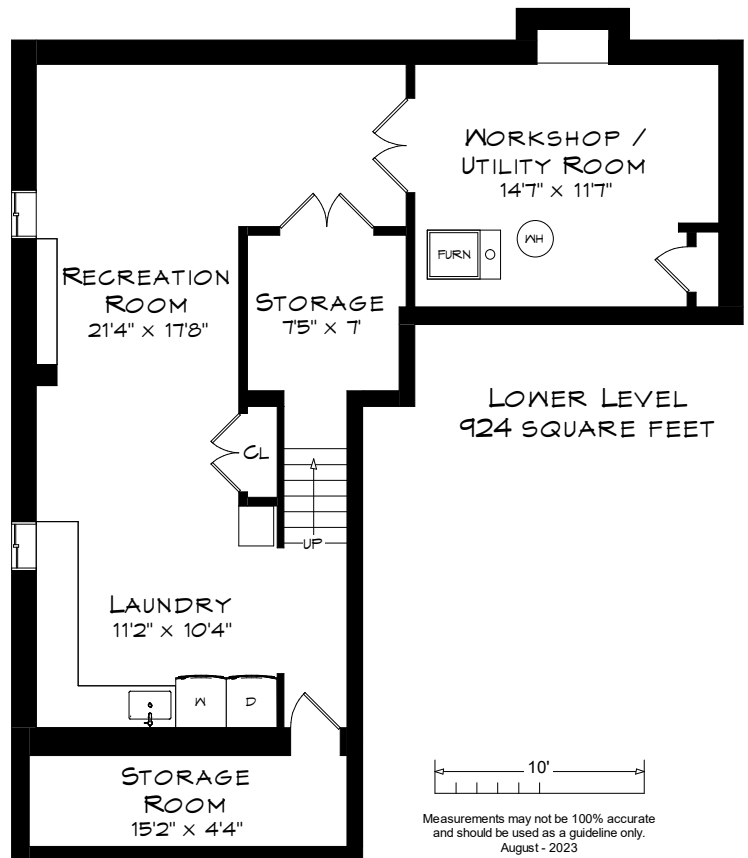

# 7 CREW CRESCENT

TOTAL SQUARE FOOTAGE  
2,835 SQ.FT.

MAIN LEVEL  
836 SQUARE FEET  
+ 365 SF (GARAGE)

UPPER LEVEL  
1,075 SQUARE FEET

LOWER LEVEL  
924 SQUARE FEET

Measurements may not be 100% accurate  
and should be used as a guideline only.  
August - 2023