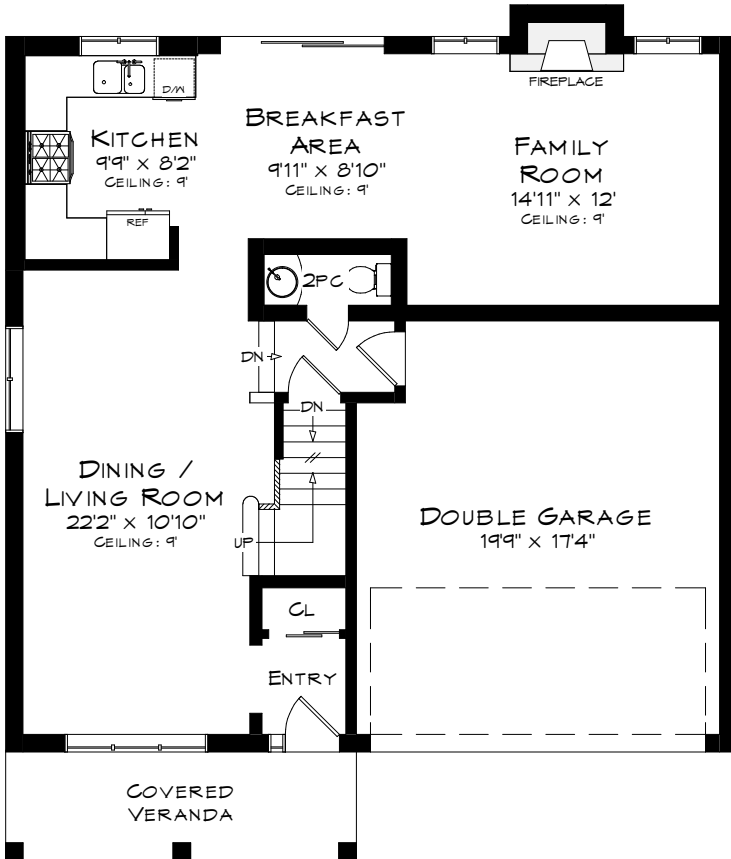

# 7 CREW CRESCENT

TOTAL SQUARE FOOTAGE  
2,835 SQ.FT.

MAIN LEVEL  
836 SQUARE FEET  
+ 365 SF (GARAGE)

UPPER LEVEL  
1,075 SQUARE FEET

LOWER LEVEL  
924 SQUARE FEET

Measurements may not be 100% accurate  
and should be used as a guideline only.  
August - 2023